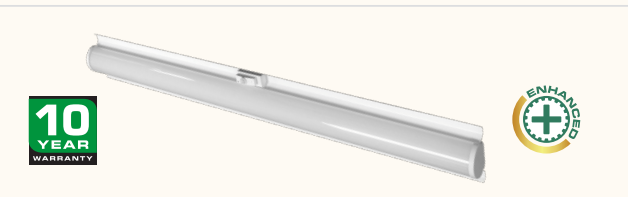

RS2 Linear Retrofit Strip

4": 23W/34W/47W 3,400/4,900/6,700 lm   8": 65W/75W/90W 9,300/10,200/12,300 lm