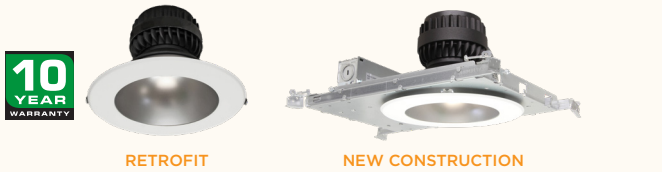

LED Downlights

RETROFIT NEW CONSTRUCTION

RRC Architectural Downlights

LIGHT ENGINES

REFLECTORS

OPTIONAL FRAMES

10W/15W/20W 1,046/1,476/1,944 lm 20W/25W/30W 1,944/2,399/2,768 lm 30W/40W/50W 3,116/3,936/4,554 lm	15W 1,480 lm 25W 2,400 lm

4", 6", 8" & 10"

4", 6", 8" & 10"