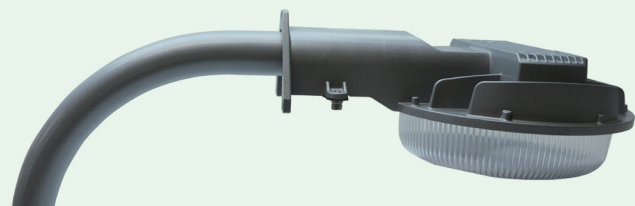

LED Canopy & Parking

Enhanced Canopy/Parking Fixture

20W - 57W
2,490 - 8,370 lms

LED Residential and Security Lights

Dusk to Dawn Barn Lights

36 - 60W
4,730 - 7,850 lms

Oval & Slim GuardMax

15W | 1,900 lm | 15W - 30W | 2,000 - 3,900 lms

Using a patented, plug and play design, c-Max makes it easy to add luminaire-level lighting controls to achieve energy savings beyond LED conversion.

Network Controls

- Bluetooth enabled luminaire networking
- High trim - 50%-100% (1% Increments)
- Secure commissioning via c-Max App (iOS/Android)
- Tri-level Dimming and Occupancy sensing (PIR)
- And much more...

Residential Lantern (LED Lamp)

11W | 9W | 15W
1,100 lm | 800 lm | 1,600 lm

Residential Lantern (Integral LED)

15W | 26W | 30W
2,000 lm | 3,300 lm | 3,900 lm

Outdoor Tiers

ENHANCED SERIES

Enhanced Performance and Features

LED Bollards

Flat Top | Dome Top

PathMax™ Slim Bollard

22W
2,860 lm, 1,320 lm (louvers)

GuardMax Motion Sensor Security Light

1.7W
178 lm

Jelly Jars

9W | 20W
800 lm | 1,850 lm